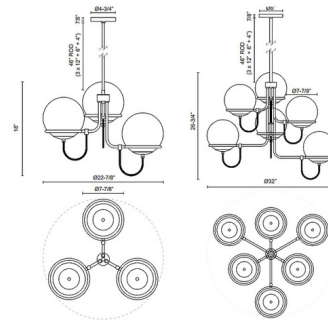

Specifications

COLOR Opal
BODY FINISH Matte Black
WATTAGE 360W
DIMMER Standard 120V
DIMENSIONS 32"W x 26.75"H
BULB NOT INCLUDED 6 x A19/Medium (E26)/60W/120V LED
OTHER BULB OPTIONS 6 x A19/Medium (E26)/120V LED