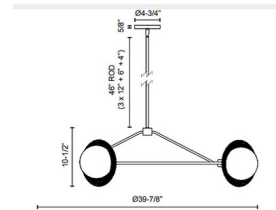

CLICK TO VIEW PRODUCT

Notes: