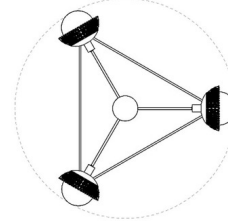

CLICK TO VIEW PRODUCT

Notes: