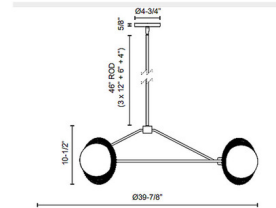

Specifications

COLOR	Rattan
BODY FINISH	Matte Black
WATTAGE	120W
DIMMER	Standard 120V
DIMENSIONS	39.87"W x 10.5"H
BULB NOT INCLUDED	3 x B10/Candelabra (E12)/40W/120V Incandescent
OTHER BULB OPTIONS	3 x B10/Candelabra (E12)/120V LED

Technical Information

PRODUCT DIMENSIONS Downloads: One 4", One 6", and Three 12" Included

Shown in matte black / rattan

CLICK TO VIEW PRODUCT

Notes: