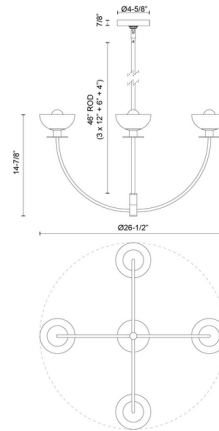

### Specifications

COLOR . . . . . Clear  
BODY FINISH . . . . . Matte Black  
WATTAGE . . . . . 240W  
DIMMER . . . . . Standard 120V  
DIMENSIONS . . . . . 26.25"W x 14.37"H  
BULB NOT INCLUDED . . . . . 4 x G16.5/Candelabra (E12)/60W/120V Incandescent  
OTHER BULB OPTIONS . . . . . 4 x G16.5/Candelabra (E12)/120V LED

### Technical Information

PRODUCT DIMENSIONS . . . . Downloads: One 4", One 6", and Three 12" Included

Shown in matte black / clear

CLICK TO VIEW PRODUCT

Notes: