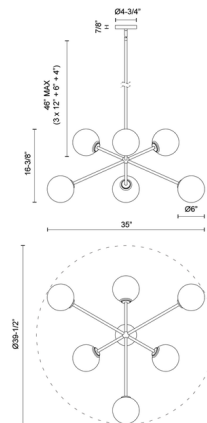

### Specifications

COLOR	Clear
BODY FINISH	Matte Black
WATTAGE	30W
DIMMER	Standard 120V
DIMENSIONS	39.5"W x 16.375"H
BULB NOT INCLUDED	6 x B10/Candelabra (E12)/5W/120V LED
OTHER BULB OPTIONS	6 x B10/Candelabra (E12)/40W/120V Incandescent