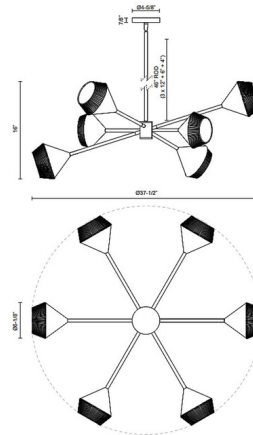

Specifications

COLOR Braided Rope
BODY FINISH White
WATTAGE 360W
DIMMER Standard 120V
DIMENSIONS 37.5"W x 16"H
BULB NOT INCLUDED 6 x B10/Candelabra (E12)/60W/120V Incandescent
OTHER BULB OPTIONS 6 x B10/Candelabra (E12)/120V LED

Technical Information

PRODUCT DIMENSIONS Downloads: One 4", One 6", and Three 12" Included

Notes:

Shown in white / braided rope

CLICK TO VIEW PRODUCT