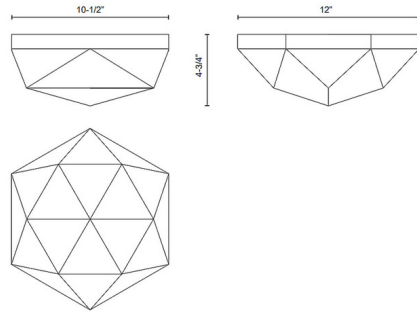

CLICK TO VIEW PRODUCT

Notes: