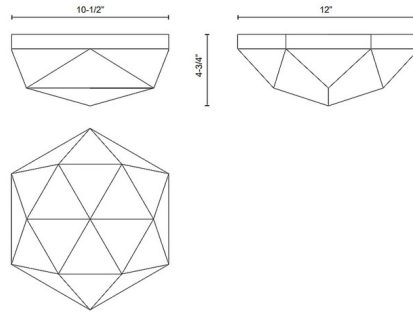

### Specifications

COLOR	Opal
BODY FINISH	Brushed Gold
WATTAGE	80W
DIMMER	Standard 120V
DIMENSIONS	12"W x 4.75"H
BULB NOT INCLUDED	2 x B10/Candelabra (E12)/40W/120V Incandescent
OTHER BULB OPTIONS	2 x B10/Candelabra (E12)/120V LED