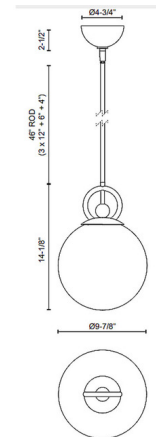

### Description

The Fiore Pendant brings a whimsical, vintage charm to your interior space. The smooth frame, with a ring accent, holds a glass globe that casts warm light and shadows across your room. Sloped ceiling up to 45 degrees.

### Specifications

COLOR . . . . . Glossy Opal  
BODY FINISH . . . . . Brushed Gold  
WATTAGE . . . . . 60W  
DIMMER . . . . . Standard 120V  
DIMENSIONS . . . . . 9.87"W x 14.12"H  
BULB NOT INCLUDED . . . . . 1 x A19/Medium (E26)/60W/120V Incandescent  
OTHER BULB OPTIONS . . . . . 1 x A19/Medium (E26)/120V LED

### Technical Information

PRODUCT DIMENSIONS . . . . Downloads: One 4", One 6", and Three 12" Included

Shown in brushed gold / glossy opal

CLICK TO VIEW PRODUCT

Notes: