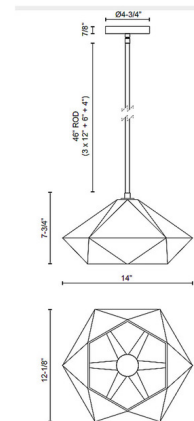

### Specifications

COLOR	Opal
BODY FINISH	Brushed Gold
WATTAGE	60W
DIMMER	Standard 120V
DIMENSIONS	12.12"W x 7.75"H
BULB NOT INCLUDED	1 x A19/Medium (E26)/60W/120V Incandescent
OTHER BULB OPTIONS	1 x A19/Medium (E26)/120V LED

### Technical Information

PRODUCT DIMENSIONS . . . . Downloads: One 4", One 6", and Three 12" Included

CLICK TO VIEW PRODUCT

Notes: