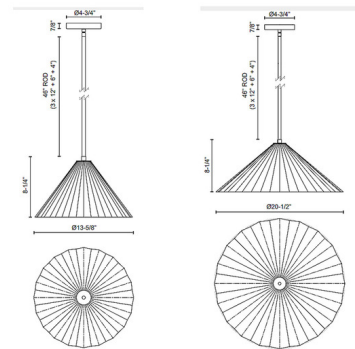

Specifications

COLOR Opal
BODY FINISH Matte Black
WATTAGE 60W
DIMMER Standard 120V
DIMENSIONS 13.62"W x 8.25"H
BULB NOT INCLUDED 1 x A19/Medium (E26)/60W/120V Incandescent
OTHER BULB OPTIONS 1 x A19/Medium (E26)/120V LED

Technical Information

PRODUCT DIMENSIONS Downloads: One 4", One 6", and Three 12" Included

Shown in matte black / opal

CLICK TO VIEW PRODUCT

Notes: