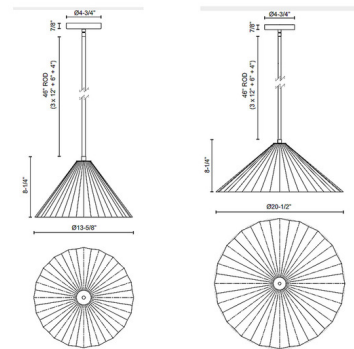

By Alora Mood

Description

The Serena Pendant brings a contemporary design with timeless fashion to your interior space. The smooth steel stem holds a unique, pleated glass shade that casts warm light across your room.

Shown in matte black / opal

Specifications

COLOR Opal
BODY FINISH Matte Black
WATTAGE 60W
DIMMER Standard 120V
DIMENSIONS 13.62\"W x 8.25\"H
BULB NOT INCLUDED 1 x A19/Medium (E26)/60W/120V Incandescent
OTHER BULB OPTIONS 1 x A19/Medium (E26)/120V LED

Technical Information

PRODUCT DIMENSIONS Downloads: One 4\", One 6\", and Three 12\" Included

CLICK TO VIEW PRODUCT

Notes: