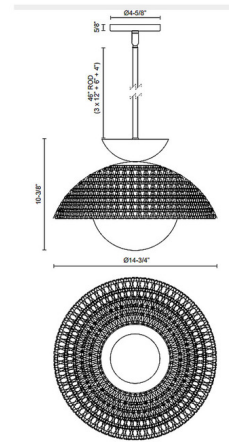

Specifications

COLOR	Rattan
BODY FINISH	White
WATTAGE	60W
DIMMER	Standard 120V
DIMENSIONS	14.75"W x 10.37"H
BULB NOT INCLUDED	1 x A19/Medium (E26)/60W/120V Incandescent
OTHER BULB OPTIONS	1 x A19/Medium (E26)/120V LED

Technical Information

PRODUCT DIMENSIONS Downloads: One 4", One 6", and Three 12" Included

Shown in white / rattan

CLICK TO VIEW PRODUCT

Notes: