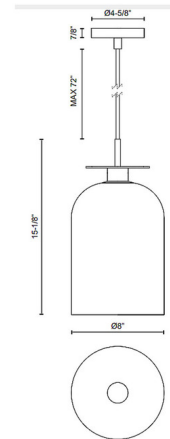

Specifications

COLOR Clear
BODY FINISH Brushed Gold
WATTAGE 60W
DIMMER Standard 120V
DIMENSIONS 8"W x 15.12"H
BULB NOT INCLUDED 1 x G40/Medium (E26)/60W/120V Incandescent
OTHER BULB OPTIONS 1 x G40/Medium (E26)/120V LED

Technical Information

PRODUCT DIMENSIONS Adjustable Black Cable Length: 72"

Shown in brushed gold / clear

CLICK TO VIEW PRODUCT

Notes: