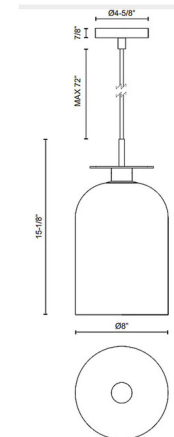

Specifications

COLOR Clear
BODY FINISH Brushed Gold
WATTAGE 60W
DIMMER Standard 120V
DIMENSIONS 8"W x 15.12"H
BULB NOT INCLUDED 1 x G40/Medium (E26)/60W/120V Incandescent
OTHER BULB OPTIONS 1 x G40/Medium (E26)/120V LED

Technical Information

PRODUCT DIMENSIONS Adjustable Black Cable Length: 72"

Shown in brushed gold / clear

CLICK TO VIEW PRODUCT

Notes: