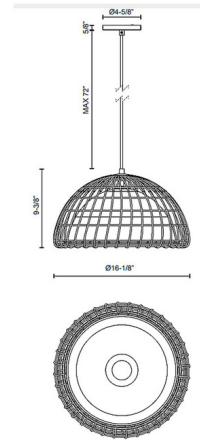

Specifications

COLOR	Rattan
BODY FINISH	Matte Black
WATTAGE	60W
DIMMER	Standard 120V
DIMENSIONS	16.12"W x 9.37"H
BULB NOT INCLUDED	1 x A19/Medium (E26)/60W/120V Incandescent
OTHER BULB OPTIONS	1 x A19/Medium (E26)/120V LED

Technical Information

PRODUCT DIMENSIONS Adjustable Black Braided Cord Length: 72"

Shown in matte black / rattan

CLICK TO VIEW PRODUCT

Notes: