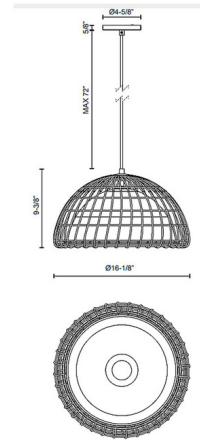

Specifications

COLOR Rattan
BODY FINISH Matte Black
WATTAGE 60W
DIMMER Standard 120V
DIMENSIONS 16.12"W x 9.37"H
BULB NOT INCLUDED 1 x A19/Medium (E26)/60W/120V Incandescent
OTHER BULB OPTIONS 1 x A19/Medium (E26)/120V LED

Technical Information

PRODUCT DIMENSIONS Adjustable Black Braided Cord Length: 72"

Shown in matte black / rattan

CLICK TO VIEW PRODUCT

Notes: