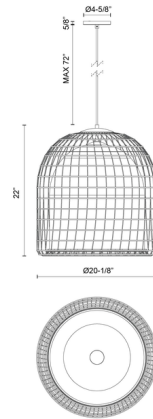

Specifications

COLOR Rattan
BODY FINISH Brushed Gold
WATTAGE 60W
DIMMER Standard 120V
DIMENSIONS 20.12"W x 22"H
BULB NOT INCLUDED 1 x A19/Medium (E26)/60W/120V Incandescent
OTHER BULB OPTIONS 1 x A19/Medium (E26)/120V LED

Technical Information

PRODUCT DIMENSIONS Adjustable Black Braided Cord Length: 72"

Shown in brushed gold / rattan

CLICK TO VIEW PRODUCT

Notes: