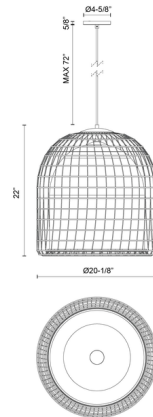

### Specifications

COLOR . . . . . Rattan  
BODY FINISH . . . . . Brushed Gold  
WATTAGE . . . . . 60W  
DIMMER . . . . . Standard 120V  
DIMENSIONS . . . . . 20.12"W x 22"H  
BULB NOT INCLUDED . . . . . 1 x A19/Medium (E26)/60W/120V Incandescent  
OTHER BULB OPTIONS . . . . . 1 x A19/Medium (E26)/120V LED

### Technical Information

PRODUCT DIMENSIONS . . . . . Adjustable Black Braided Cord Length: 72"

Shown in brushed gold / rattan

CLICK TO VIEW PRODUCT

Notes: