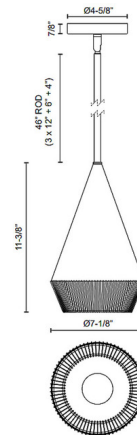

Specifications

COLOR Braided Rope
BODY FINISH White
WATTAGE 60W
DIMMER Standard 120V
DIMENSIONS 7.12"W x 11.37"H
BULB NOT INCLUDED 1 x A19/Medium (E26)/60W/120V Incandescent
OTHER BULB OPTIONS 1 x A19/Medium (E26)/120V LED

Technical Information

PRODUCT DIMENSIONS Downloads: One 4", One 6", and Three 12" Included

Shown in white / braided rope

CLICK TO VIEW PRODUCT

Notes: