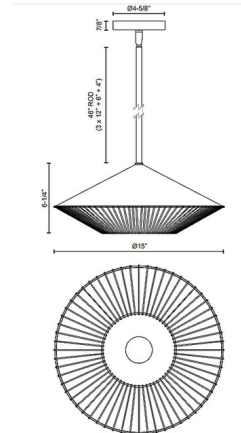

### Description

The Daphne Wide Pendant brings a Japanese inspired twist on midcentury modern design. The playful geometric silhouette has a steel frame with braided rope, that casts warm shadows of light across your room. Sloped ceiling up to 45 degrees.

### Specifications

COLOR . . . . . Braided Rope  
BODY FINISH . . . . . Black  
WATTAGE . . . . . 60W  
DIMMER . . . . . Standard 120V  
DIMENSIONS . . . . . 15"W x 6.25"H  
BULB NOT INCLUDED . . . . . 1 x A19/Medium (E26)/60W/120V Incandescent  
OTHER BULB OPTIONS . . . . . 1 x A19/Medium (E26)/120V LED

### Technical Information

PRODUCT DIMENSIONS . . . . Downloads: One 4", One 6", and Three 12" Included

CLICK TO VIEW PRODUCT

Notes: