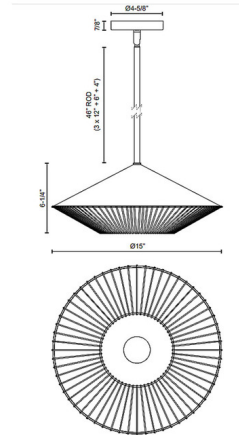

Lightology

lightology.com
866-954-4489
04-25-26

Project: _____

Company: _____

Location: _____ Fixture Type: _____

SPEC #: **ALR1280113**

Approved On: _____ Approved By: _____

Daphne Wide Pendant By Alora Mood

Description

The Daphne Wide Pendant brings a Japanese inspired twist on midcentury modern design. The playful geometric silhouette has a steel frame with braided rope, that casts warm shadows of light across your room. Sloped ceiling up to 45 degrees.

Shown in black / braided rope

Specifications

COLOR	Braided Rope
BODY FINISH	Black
WATTAGE	60W
DIMMER	Standard 120V
DIMENSIONS	15"W x 6.25"H
BULB NOT INCLUDED	1 x A19/Medium (E26)/60W/120V Incandescent
OTHER BULB OPTIONS	1 x A19/Medium (E26)/120V LED

Technical Information

PRODUCT DIMENSIONS Downloads: One 4", One 6", and Three 12" Included

CLICK TO VIEW PRODUCT

Notes: