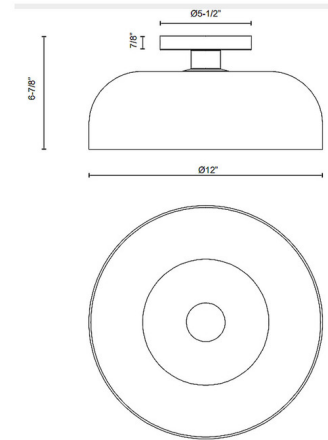

### Specifications

COLOR	Clear
BODY FINISH	Matte Black
WATTAGE	60W
DIMMER	Standard 120V
DIMENSIONS	12"W x 6.87"H
BULB NOT INCLUDED	1 x G40/Medium (E26)/60W/120V Incandescent
OTHER BULB OPTIONS	1 x G40/Medium (E26)/120V LED