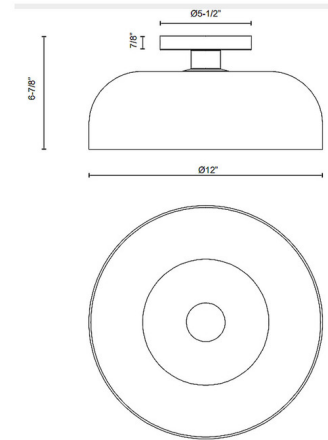

Shown in matte black / clear