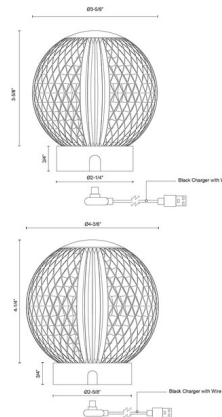

CLICK TO VIEW PRODUCT

Notes: