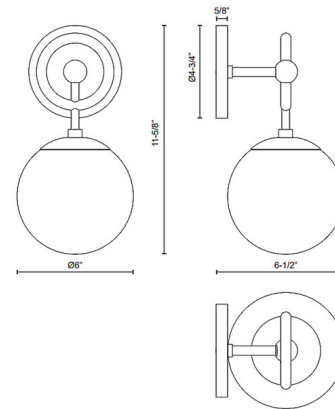

### Description

The Fiore Wall Sconce brings a whimsical, vintage charm to your interior space. The smooth frame, with a ring accent, holds a glass globe that casts warm light and shadows across your room. May be mounted with the glass up or down.

### Specifications

COLOR . . . . . Glossy Opal  
BODY FINISH . . . . . Brushed Gold  
WATTAGE . . . . . 60W  
DIMMER . . . . . Standard 120V  
DIMENSIONS . . . . . 6"W x 11.625"H x 6.5"D  
BULB NOT INCLUDED . . . . . 1 x B10/Candelabra (E12)/60W/120V Incandescent  
OTHER BULB OPTIONS . . . . . 1 x B10/Candelabra (E12)/120V LED