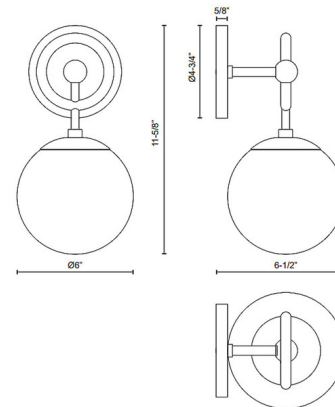

Lightology

lightology.com
866-954-4489
06-29-26

Project: _____
Company: _____
Location: _____ Fixture Type: _____
SPEC #: **ALR1280125**
Approved On: _____ Approved By: _____

Fiore Wall Sconce By Alora Mood

Description

The Fiore Wall Sconce brings a whimsical, vintage charm to your interior space. The smooth frame, with a ring accent, holds a glass globe that casts warm light and shadows across your room. May be mounted with the glass up or down.

Shown in brushed gold / glossy opal

Specifications

COLOR Glossy Opal
BODY FINISH Brushed Gold
WATTAGE 60W
DIMMER Standard 120V
DIMENSIONS 6"W x 11.625"H x 6.5"D
BULB NOT INCLUDED 1 x B10/Candelabra (E12)/60W/120V Incandescent
OTHER BULB OPTIONS 1 x B10/Candelabra (E12)/120V LED