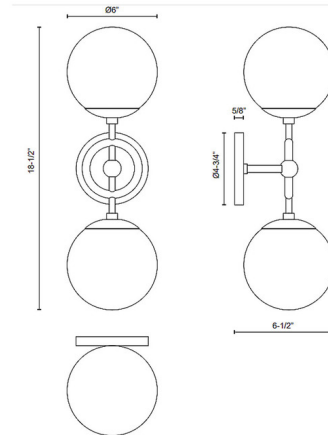

### Description

The Fiore Bathroom Vanity Light brings a whimsical, vintage charm to your interior space. The smooth frame, with a ring accent, holds glass globes that casts warm light and shadows across your room. May be mounted horizontally or vertically.

### Specifications

COLOR . . . . . Glossy Opal  
BODY FINISH . . . . . Matte Black  
WATTAGE . . . . . 120W  
DIMMER . . . . . Standard 120V  
DIMENSIONS . . . . . 18.5\"W x 6\"H x 6.5\"D  
BULB NOT INCLUDED . . . . . 2 x B10/Candelabra (E12)/60W/120V Incandescent  
OTHER BULB OPTIONS . . . . . 2 x B10/Candelabra (E12)/120V LED