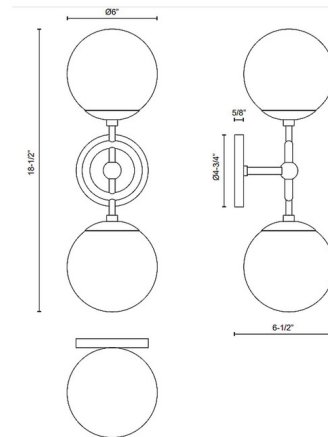

### Description

The Fiore Bathroom Vanity Light brings a whimsical, vintage charm to your interior space. The smooth frame, with a ring accent, holds glass globes that casts warm light and shadows across your room. May be mounted horizontally or vertically.

### Specifications

COLOR	Glossy Opal
BODY FINISH	Matte Black
WATTAGE	120W
DIMMER	Standard 120V
DIMENSIONS	18.5"W x 6"H x 6.5"D
BULB NOT INCLUDED	2 x B10/Candelabra (E12)/60W/120V Incandescent
OTHER BULB OPTIONS	2 x B10/Candelabra (E12)/120V LED