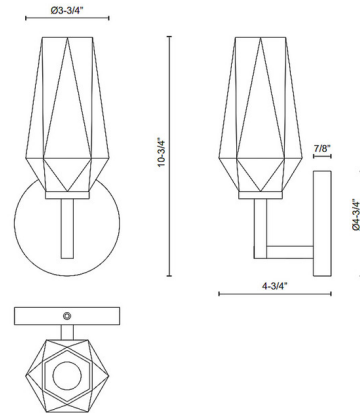

Lightology

lightology.com
866-954-4489
04-22-26

Project: _____

Company: _____

Location: _____ Fixture Type: _____

SPEC #: **ALR1280129**

Approved On: _____ Approved By: _____

Krysta Wall Sconce By Alora Mood

Description

The Krysta Wall Sconce brings a simplistic beauty to your interior space. The smooth frame holds geometric glass creates a play of luminous patterns and sculptural dimension across your room. May be mounted with the glass up or down.

Shown in brushed gold / opal

Specifications

COLOR	Opal
BODY FINISH	Brushed Gold
WATTAGE	40W
DIMMER	Standard 120V
DIMENSIONS	10.75"W x 4.75"H x 4.75"D
BULB NOT INCLUDED	1 x B10/Candelabra (E12)/40W/120V Incandescent
OTHER BULB OPTIONS	1 x B10/Candelabra (E12)/120V LED