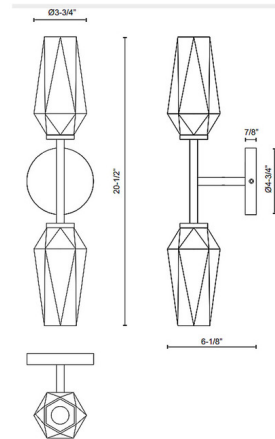

By Alora Mood

Description

The Krysta Bathroom Vanity Light brings a simplistic beauty to your interior space. The smooth frame holds geometric glass creates a play of luminous patterns and sculptural dimension across your room. May be mounted horizontally or vertically.

Shown in matte black / opal

Specifications

COLOR	Opal
BODY FINISH	Matte Black
WATTAGE	80W
DIMMER	Standard 120V
DIMENSIONS	20.5"W x 3.75"H x 6.12"D
BULB NOT INCLUDED	2 x B10/Candelabra (E12)/40W/120V Incandescent
OTHER BULB OPTIONS	2 x B10/Candelabra (E12)/120V LED