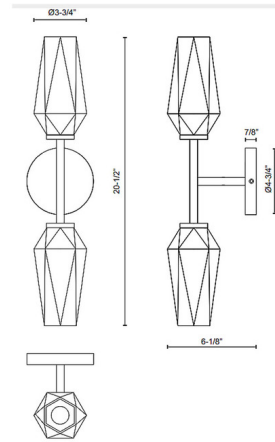

By Alora Mood

Description

The Krysta Bathroom Vanity Light brings a simplistic beauty to your interior space. The smooth frame holds geometric glass creates a a play of luminous patterns and sculptural dimension across your room. May be mounted horizontally or verically.

Shown in matte black / opal

Specifications

COLOR Opal
BODY FINISH Matte Black
WATTAGE 80W
DIMMER Standard 120V
DIMENSIONS 20.5"W x 3.75"H x 6.12"D
BULB NOT INCLUDED 2 x B10/Candelabra (E12)/40W/120V Incandescent
OTHER BULB OPTIONS 2 x B10/Candelabra (E12)/120V LED