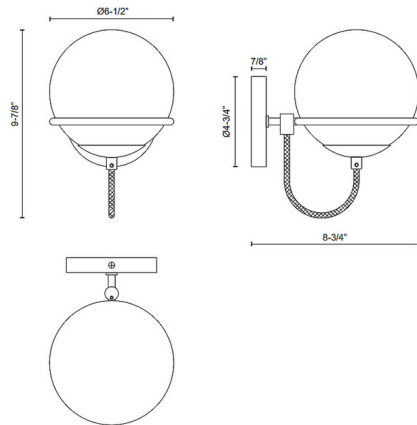

### Specifications

COLOR	Opal
BODY FINISH	Aged Brass
WATTAGE	60W
DIMMER	Standard 120V
DIMENSIONS	6.5"W x 9.625"H x 8.75"D
BULB NOT INCLUDED	1 x A19/Medium (E26)/60W/120V LED
OTHER BULB OPTIONS	1 x A19/Medium (E26)/120V LED