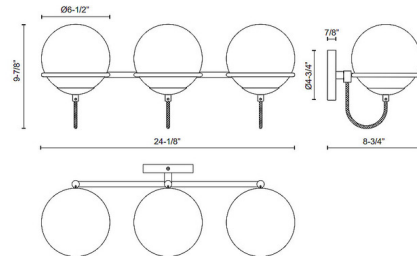

Shown in aged brass / opal

Specifications

COLOR	Opal
BODY FINISH	Aged Brass
WATTAGE	180W
DIMMER	Standard 120V
DIMENSIONS	24.125"W x 9.625"H x 8.75"D
BULB NOT INCLUDED	3 x A19/Medium (E26)/60W/120V LED
OTHER BULB OPTIONS	3 x A19/Medium (E26)/120V LED