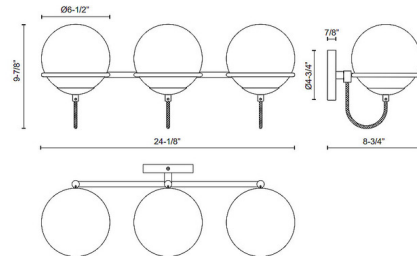

Shown in aged brass / opal

Specifications

COLOR Opal
BODY FINISH Aged Brass
WATTAGE 180W
DIMMER Standard 120V
DIMENSIONS 24.125"W x 9.625"H x 8.75"D
BULB NOT INCLUDED 3 x A19/Medium (E26)/60W/120V LED
OTHER BULB OPTIONS 3 x A19/Medium (E26)/120V LED