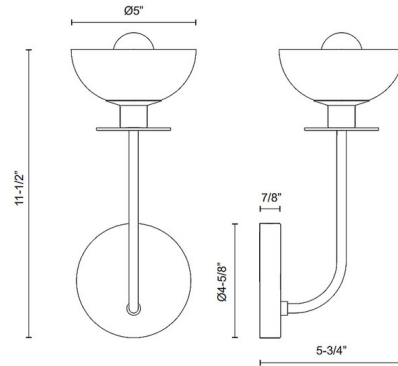

By Alora Mood

Description

The Sylvia Wall Sconce bring gentle forms of nature to your interior space. The soft, organic curves hold simple clean glass that casts warm shadows of light across your room.

Shown in matte black / clear

Specifications

COLOR	Clear
BODY FINISH	Matte Black
WATTAGE	60W
DIMMER	Standard 120V
DIMENSIONS	11.5"W x 5.75"H x 5.75"D
BULB NOT INCLUDED	1 x G16.5/Candelabra (E12)/60W/120V Incandescent
OTHER BULB OPTIONS	1 x G16.5/Candelabra (E12)/120V LED