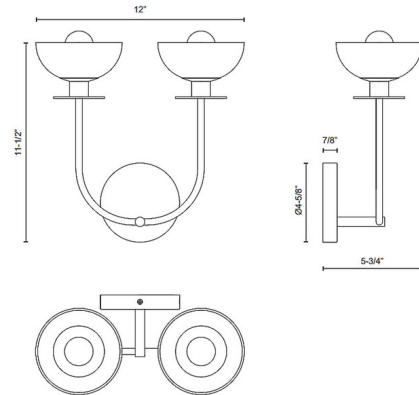

### Specifications

COLOR . . . . . Clear  
BODY FINISH . . . . . Brushed Gold  
WATTAGE . . . . . 120W  
DIMMER . . . . . Standard 120V  
DIMENSIONS . . . . . 12"W x 11.5"H x 5.75"D  
BULB NOT INCLUDED . . . . . 2 x G16.5/Candelabra (E12)/60W/120V Incandescent  
OTHER BULB OPTIONS . . . . . 2 x G16.5/Candelabra (E12)/120V LED