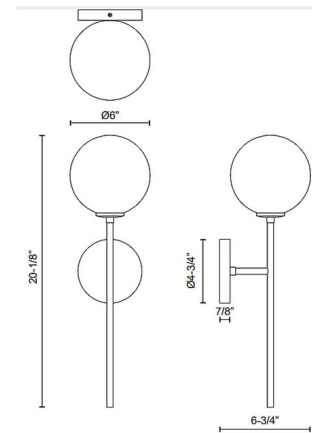

Shown in matte black / clear

CLICK TO VIEW PRODUCT

Notes: