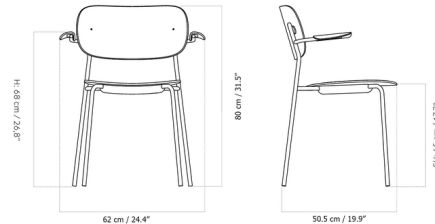

Description

The Co Upholstered Armchair features a wide back that allows for freedom of movement and maximum comfort. The slender yet robust frame creates an intriguing geometric silhouette and contrasts with the upholstered seat and back. Oak Veneer armrests add another functional and aesthetic dimension. Up to 10 chairs may be stacked when not in use for easy storage. Weight capacity tested up to 450 pounds. Note: Some combinations of fabric and frame finish are not available.

Shown in chrome / dark oak / sierra black leather

Specifications

COLOR Dark Oak / Sierra Black Leather
BODY FINISH Chrome
WATTAGE N/A
DIMMER N/A
DIMENSIONS 24.4"W x 31.5"H x 19.9"D
BULB N/A

CLICK TO VIEW PRODUCT