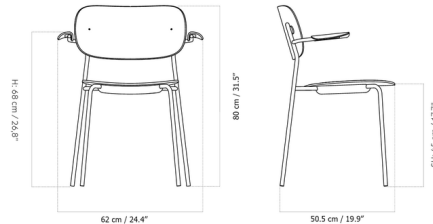

### Description

The Co Upholstered Armchair features a wide back that allows for freedom of movement and maximum comfort. The slender yet robust frame creates an intriguing geometric silhouette and contrasts with the upholstered seat and back. Oak Veneer armrests add another functional and aesthetic dimension. Up to 10 chairs may be stacked when not in use for easy storage. Weight capacity tested up to 450 pounds. Note: Some combinations of fabric and frame finish are not available.

### Specifications

COLOR . . . . . Dark Oak / Sierra Black Leather  
BODY FINISH . . . . . Chrome  
WATTAGE . . . . . N/A  
DIMMER . . . . . N/A  
DIMENSIONS . . . . . 24.4\"W x 31.5\"H x 19.9\"D  
BULB . . . . . N/A