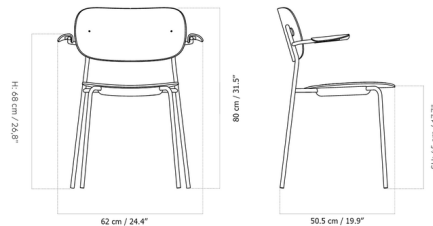

Description

The Co Upholstered Armchair features a wide back that allows for freedom of movement and maximum comfort. The slender yet robust frame creates an intriguing geometric silhouette and contrasts with the upholstered seat and back. Oak Veneer armrests add another functional and aesthetic dimension. Up to 10 chairs may be stacked when not in use for easy storage. Weight capacity tested up to 450 pounds. Note: Some combinations of fabric and frame finish are not available.

Shown in chrome / natural oak / beige boucle

Specifications

COLOR	Natural Oak / Beige Boucle
BODY FINISH	Chrome
WATTAGE	N/A
DIMMER	N/A
DIMENSIONS	24.4\"W x 31.5\"H x 19.9\"D
BULB	N/A

CLICK TO VIEW PRODUCT