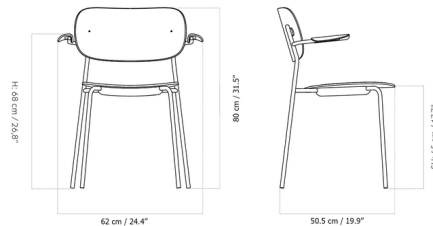

By Audo Copenhagen

Description

The Co Upholstered Armchair features a wide back that allows for freedom of movement and maximum comfort. The slender yet robust frame creates an intriguing geometric silhouette and contrasts with the upholstered seat and back. Oak Veneer armrests add another functional and aesthetic dimension. Up to 10 chairs may be stacked when not in use for easy storage. Weight capacity tested up to 450 pounds. Note: Some combinations of fabric and frame finish are not available.

Shown in chrome / natural oak / beige boucle

Specifications

COLOR	Natural Oak / Beige Boucle
BODY FINISH	Chrome
WATTAGE	N/A
DIMMER	N/A
DIMENSIONS	24.4"W x 31.5"H x 19.9"D
BULB	N/A

CLICK TO VIEW PRODUCT

Notes: