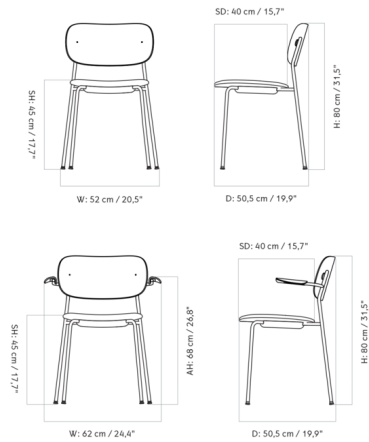

### Specifications

COLOR	N/A
BODY FINISH	Olive
WATTAGE	N/A
DIMMER	N/A
DIMENSIONS	24.4"W x 31.5"H x 19.9"D
BULB	N/A

CLICK TO VIEW PRODUCT

Notes: