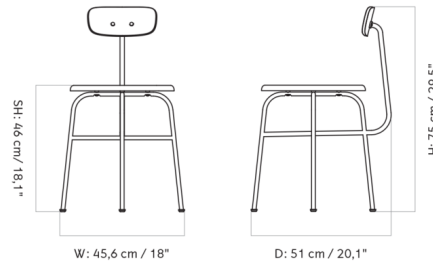

Shown in natural oak / gold boucle

Specifications

COLOR Gold Boucle
BODY FINISH Natural Oak
WATTAGE N/A
DIMMER N/A
DIMENSIONS 18"W x 29.5"H x 20.1"D
BULB N/A

CLICK TO VIEW PRODUCT

Notes: