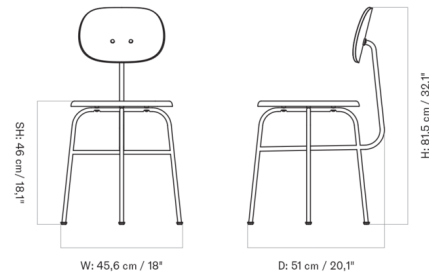

Shown in natural oak / sierra stone leather

Specifications

COLOR	Sierra Stone Leather
BODY FINISH	Natural Oak
WATTAGE	N/A
DIMMER	N/A
DIMENSIONS	18"W x 32.1"H x 20.1"D
BULB	N/A

CLICK TO VIEW PRODUCT

Notes: