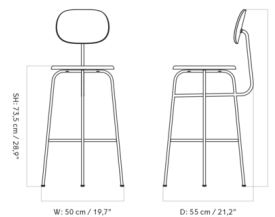

Lightology

lightology.com
866-954-4489
04-25-26

Project: _____

Company: _____

Location: _____ Fixture Type: _____

SPEC #: **MEN1280205**

Approved On: _____ Approved By: _____

Afterroom Upholstered Seat Bar / Counter Chair By Audo Copenhagen

Description

The Afterroom Bar / Counter Chair is stripped back of unnecessary components to reveal just the essential functions of the chair. Clean lines and a combination of simple forms give the chair a minimalistic look that pays homage to the Bauhaus movement. An upholstered seat provides a comfortable perch atop the slim, tubular steel frame.

Shown in natural oak / gold boucle

Specifications

COLOR	Gold Boucle
BODY FINISH	Natural Oak
WATTAGE	N/A
DIMMER	N/A
DIMENSIONS	18.9"W x 36.2"H x 21.2"D
BULB	N/A

CLICK TO VIEW PRODUCT

Notes: