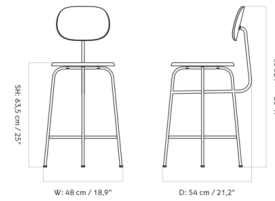

Lightology

lightology.com
866-954-4489
04-25-26

Project: _____

Company: _____

Location: _____ Fixture Type: _____

SPEC #: **MEN1280205**

Approved On: _____ Approved By: _____

Afterroom Upholstered Seat Bar / Counter Chair By Audo Copenhagen

Description

The Afterroom Bar / Counter Chair is stripped back of unnecessary components to reveal just the essential functions of the chair. Clean lines and a combination of simple forms give the chair a minimalistic look that pays homage to the Bauhaus movement. An upholstered seat provides a comfortable perch atop the slim, tubular steel frame.

Shown in natural oak / gold boucle

Specifications

COLOR	Gold Boucle
BODY FINISH	Natural Oak
WATTAGE	N/A
DIMMER	N/A
DIMENSIONS	18.9"W x 36.2"H x 21.2"D
BULB	N/A

CLICK TO VIEW PRODUCT

Notes: