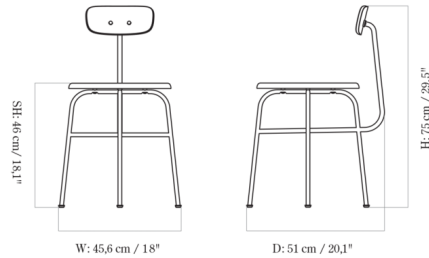

Shown in natural oak

Specifications

COLOR	N/A
BODY FINISH	Natural Oak
WATTAGE	N/A
DIMMER	N/A
DIMENSIONS	18"W x 32.1"H x 20.1"D
BULB	N/A

CLICK TO VIEW PRODUCT

Notes: