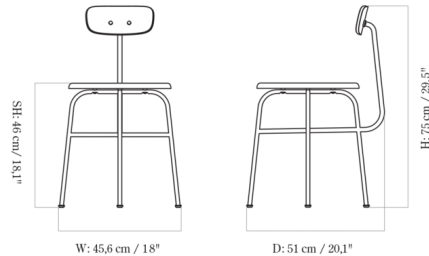

Shown in natural oak

Specifications

COLOR	N/A
BODY FINISH	Natural Oak
WATTAGE	N/A
DIMMER	N/A
DIMENSIONS	18"W x 32.1"H x 20.1"D
BULB	N/A

CLICK TO VIEW PRODUCT

Notes: