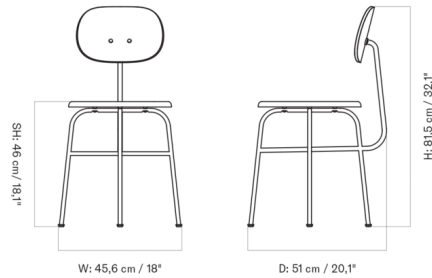

Shown in dark stained oak

Specifications

COLOR	N/A
BODY FINISH	Dark Stained Oak
WATTAGE	N/A
DIMMER	N/A
DIMENSIONS	18"W x 32.1"H x 20.1"D
BULB	N/A

CLICK TO VIEW PRODUCT

Notes: