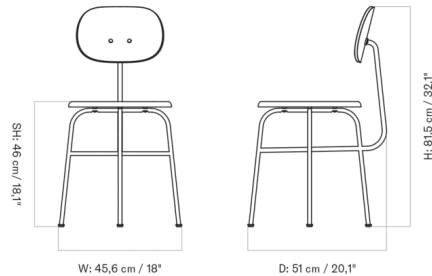

Shown in dark stained oak

Specifications

COLOR	N/A
BODY FINISH	Dark Stained Oak
WATTAGE	N/A
DIMMER	N/A
DIMENSIONS	18"W x 32.1"H x 20.1"D
BULB	N/A

CLICK TO VIEW PRODUCT

Notes: