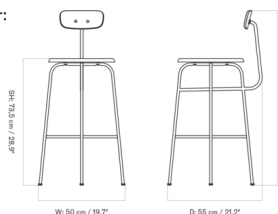

Shown in natural oak / black

Counter:

W: 48 cm / 18.9"

D: 54 cm / 21.2"

Bar:

W: 50 cm / 19.7"

D: 55 cm / 21.2"

Specifications

COLOR	Black
BODY FINISH	Natural Oak
WATTAGE	N/A
DIMMER	N/A
DIMENSIONS	18.9"W x 36.2"H x 21.2"D
BULB	N/A

CLICK TO VIEW PRODUCT

Notes: