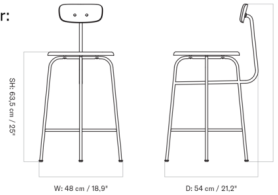

By Audo Copenhagen

Description

The Afterroom Bar / Counter Chair is stripped back of unnecessary components to reveal just the essential functions of the chair giving it a clean and minimalistic look that pays homage to the Bauhaus movement. The round plywood seat and narrow back provide support and stability while showcasing the beautiful natural texture of wood grain.

Shown in natural oak / black

Counter:

W: 48 cm / 18.9"

D: 54 cm / 21.2"

Bar:

W: 50 cm / 19.7"

D: 55 cm / 21.2"

Specifications

COLOR	Black
BODY FINISH	Natural Oak
WATTAGE	N/A
DIMMER	N/A
DIMENSIONS	18.9"W x 36.2"H x 21.2"D
BULB	N/A

CLICK TO VIEW PRODUCT

Notes: