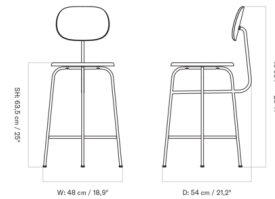

### Specifications

COLOR	Black
BODY FINISH	Dark Stained Oak
WATTAGE	N/A
DIMMER	N/A
DIMENSIONS	18.9"W x 38.2"H x 21.2"D
BULB	N/A

CLICK TO VIEW PRODUCT

Notes: