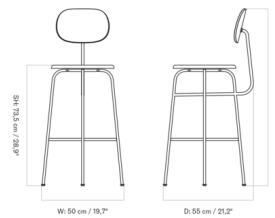

### Description

The Afterroom Plus Bar / Counter Chair is stripped back of unnecessary components to reveal just the essential functions of the chair giving it a clean and minimalistic look that pays homage to the Bauhaus movement. The round plywood seat and wide back provide support and stability while showcasing the beautiful natural texture of wood grain.

### Specifications

COLOR	Black
BODY FINISH	Dark Stained Oak
WATTAGE	N/A
DIMMER	N/A
DIMENSIONS	18.9"W x 38.2"H x 21.2"D
BULB	N/A

CLICK TO VIEW PRODUCT

Notes: