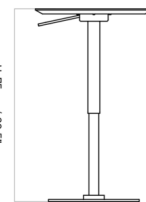

### Description

The Branch Side Table is a functional furniture piece with a sleek and simple style that allows it to fit seamlessly into any setting. The circular tabletop is supported by an aluminum column which houses a gas cylinder, allowing the height of the table to be easily adjusted. The column is attached off-center which allows Branch to be placed overhanging a sofa as a convenient perch for drinks.

Shown in black / charcoal

W: 45 cm / 17.7"

H: 55 cm / 21.6"

H: 75 cm / 29.5"

### Specifications

COLOR	Charcoal
BODY FINISH	Black
WATTAGE	N/A
DIMMER	N/A
DIMENSIONS	17.7"W x 29.5"H
BULB	N/A

CLICK TO VIEW PRODUCT

Notes: