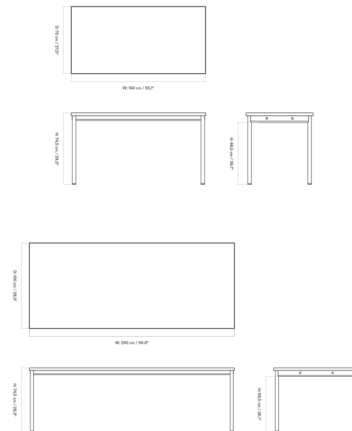

By Audo Copenhagen

Description

The Co Table offers a refined and elegant modern aesthetic that will complement a variety of decor styles. Co's rectangular tabletop is made of laminate with oak trim and supported by a quartet of columnar steel legs. The table's clean lines and understated style make it an excellent choice for workspaces or conference rooms in a professional setting. Choose from the option with cable management compartments or without.

Shown in black / terra

Specifications

COLOR	Terra
BODY FINISH	Black
WATTAGE	N/A
DIMMER	N/A
DIMENSIONS	55.1\"W x 29.3\"H x 27.5\"D
BULB	N/A

CLICK TO VIEW PRODUCT

Notes: