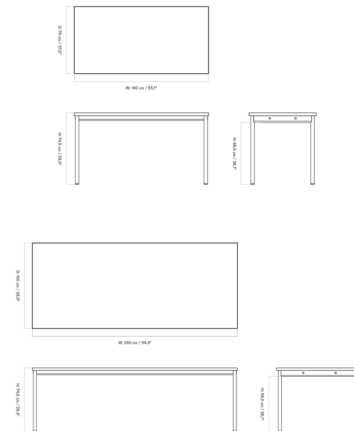

By Audo Copenhagen

Description

The Co Table offers a refined and elegant modern aesthetic that will complement a variety of decor styles. Co's rectangular tabletop is made of laminate with oak trim and supported by a quartet of columnar steel legs. The table's clean lines and understated style make it an excellent choice for workspaces or conference rooms in a professional setting. Choose from the option with cable management compartments or without.

Shown in chrome / cream

Specifications

COLOR	Cream
BODY FINISH	Chrome
WATTAGE	N/A
DIMMER	N/A
DIMENSIONS	55.1\"W x 29.3\"H x 27.5\"D
BULB	N/A

CLICK TO VIEW PRODUCT

Notes: