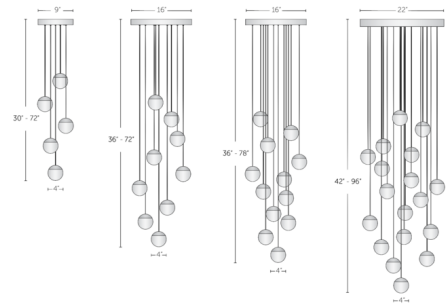

Description

The Callisto Multi Light Pendant features a cascade of brass and alabaster orbs descending from a single canopy to create a dazzling display of light. The simple spherical form of the hand-carved alabaster shades showcases the material's unique patterns and natural beauty. Dimmable with ELV, MLV, or 0-10V dimmers. Note: Due to the weight of the fixture, the 18-Light option requires additional ceiling support.

Shown in antiqued boyd brass / alabaster

Specifications

COLOR	Alabaster
BODY FINISH	Antiqued Boyd Brass
WATTAGE	12W
DIMMER	Low Voltage Electronic
DIMENSIONS	9"W x 4"H
INTEGRATED LED MODULE	5 x LED/2.4W/120-277V LED

Technical Information

COLOR RENDERING	90 CRI
LAMP COLOR	2700K
LUMENS/WATT	312.50
LUMINOUS FLUX	750 lumens

CLICK TO VIEW PRODUCT

Notes: