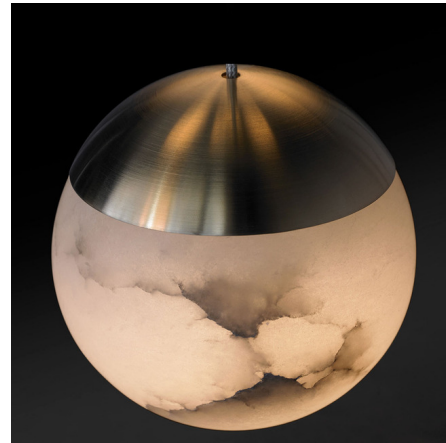

## Callisto Multi Light Pendant By Boyd Lighting

### Description

The Callisto Multi Light Pendant features a cascade of brass and alabaster orbs descending from a single canopy to create a dazzling display of light. The simple spherical form of the hand-carved alabaster shades showcases the material's unique patterns and natural beauty. Dimmable with ELV, MLV, or 0-10V dimmers. Note: Due to the weight of the fixture, the 18-Light option requires additional ceiling support.

Shown in satin nickel / alabaster

### Specifications

COLOR	Alabaster
BODY FINISH	Satin Nickel
WATTAGE	12W
DIMMER	Low Voltage Electronic
DIMENSIONS	9"W x 4"H
INTEGRATED LED MODULE	5 x LED/2.4W/120-277V LED