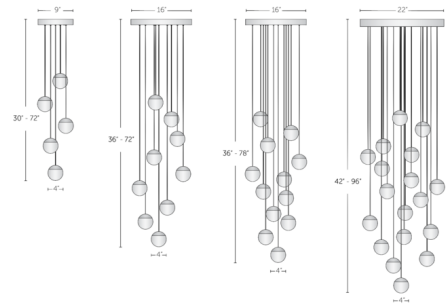

### Description

The Callisto Multi Light Pendant features a cascade of brass and alabaster orbs descending from a single canopy to create a dazzling display of light. The simple spherical form of the hand-carved alabaster shades showcases the material's unique patterns and natural beauty. Dimmable with ELV, MLV, or 0-10V dimmers. Note: Due to the weight of the fixture, the 18-Light option requires additional ceiling support.

### Specifications

COLOR	Alabaster
BODY FINISH	Satin Nickel
WATTAGE	12W
DIMMER	Low Voltage Electronic
DIMENSIONS	9"W x 4"H
INTEGRATED LED MODULE	5 x LED/2.4W/120-277V LED

### Technical Information

COLOR RENDERING	90 CRI
LAMP COLOR	2700K
LUMENS/WATT	312.50
LUMINOUS FLUX	750 lumens

CLICK TO VIEW PRODUCT

Notes: