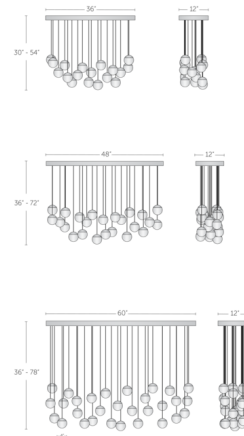

Lightology

lightology.com
866-954-4489
04-23-26

Project: _____

Company: _____

Location: _____ Fixture Type: _____

SPEC #: **BOY1280444**

Approved On: _____ Approved By: _____

Callisto Linear Multi Light Pendant By Boyd Lighting

Description

The Callisto Multi Light Pendant features a cascade of brass and alabaster orbs descending from a rectangular canopy to create a dazzling display of light. The simple spherical form of the hand-carved alabaster shades showcases the material's unique patterns and natural beauty. Dimmable with ELV, MLV, or 0-10V dimmers. Note: Due to the weight of the fixture, additional ceiling support is required.

Shown in antiqued boyd brass / alabaster

Specifications

COLOR	Alabaster
BODY FINISH	Antiqued Boyd Brass
WATTAGE	69W
DIMMER	Low Voltage Electronic
DIMENSIONS	60\"L x 12\"W x 36\"H
INTEGRATED LED MODULE	30 x LED/2.3W/120-277V LED

Technical Information

COLOR RENDERING	90 CRI
LAMP COLOR	2700K
LUMENS/WATT	1,956.52
LUMINOUS FLUX	4500 lumens

CLICK TO VIEW PRODUCT

Notes: