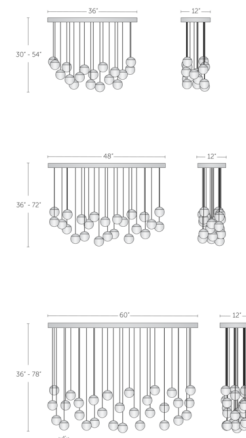

### Description

The Callisto Multi Light Pendant features a cascade of brass and alabaster orbs descending from a rectangular canopy to create a dazzling display of light. The simple spherical form of the hand-carved alabaster shades showcases the material's unique patterns and natural beauty. Dimmable with ELV, MLV, or 0-10V dimmers. Note: Due to the weight of the fixture, additional ceiling support is required.

### Specifications

COLOR	Alabaster
BODY FINISH	Antiqued Boyd Brass
WATTAGE	69W
DIMMER	Low Voltage Electronic
DIMENSIONS	60\"L x 12\"W x 36\"H
INTEGRATED LED MODULE	30 x LED/2.3W/120-277V LED

### Technical Information

COLOR RENDERING	90 CRI
LAMP COLOR	2700K
LUMENS/WATT	1,956.52
LUMINOUS FLUX	4500 lumens

CLICK TO VIEW PRODUCT

Notes: