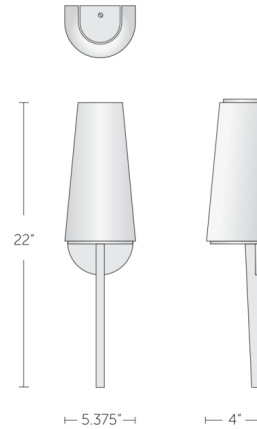

Lightology

lightology.com
866-954-4489
04-23-26

Project: _____

Company: _____

Location: _____ Fixture Type: _____

SPEC #: **BOY1280453**

Approved On: _____ Approved By: _____

Capricorn Wall Sconce By Boyd Lighting

Description

The Capricorn Wall Sconce offers a subtle and elegant aesthetic with a slim profile. The tapered white linen shade rests atop a semicircular backplate and an elongated stem which provide visual balance and understated details.

Shown in polished nickel / white linen

Specifications

COLOR White Linen
BODY FINISH Polished Nickel
WATTAGE 25W
DIMMER Standard 120V
DIMENSIONS 5.37"W x 22"H x 4"D
BULB NOT INCLUDED 1x B10/Candelabra (E12)/25W/120V LED