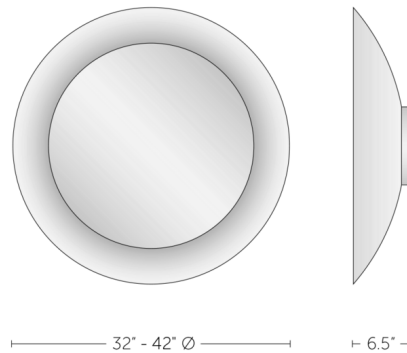

CLICK TO VIEW PRODUCT

Notes: