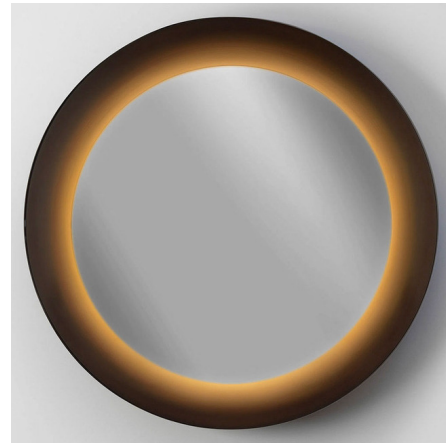

Lightology

lightology.com
866-954-4489
05-28-26

Project: _____

Company: _____

Location: _____ Fixture Type: _____

SPEC #: **BOY1280490**

Approved On: _____ Approved By: _____

Eclipse Illuminated Mirror By Boyd Lighting

Description

The Eclipse Illuminated Mirror will provide elegant ambiance and add a visual focal point to a living room, entryway, or bathroom. The spun aluminum exterior houses a round mirror which is lit from behind by integrated LEDs to produce a gentle halo of indirect light.

Specifications

COLOR Mirror
BODY FINISH Dark Bronze
WATTAGE 36W
DIMMER Low Voltage Electronic
DIMENSIONS 32"W x 32"H x 6.5"D
INTEGRATED LED MODULE 1 x LED/36W/120V LED

Technical Information

COLOR RENDERING 90 CRI
LAMP COLOR 2700K
LUMENS/WATT 55.56
LUMINOUS FLUX 2000 lumens

Shown in dark bronze / mirror

CLICK TO VIEW PRODUCT

Notes: