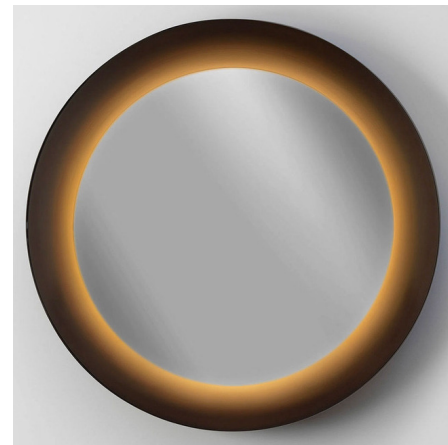

Lightology

lightology.com
866-954-4489
05-29-26

Project: _____
Company: _____
Location: _____ Fixture Type: _____
SPEC #: **BOY1280490**
Approved On: _____ Approved By: _____

Eclipse Illuminated Mirror By Boyd Lighting

Description

The Eclipse Illuminated Mirror will provide elegant ambiance and add a visual focal point to a living room, entryway, or bathroom. The spun aluminum exterior houses a round mirror which is lit from behind by integrated LEDs to produce a gentle halo of indirect light.

Specifications

COLOR . . . . . Mirror
BODY FINISH . . . . . Dark Bronze
WATTAGE 36W
DIMMER . . . . . Low Voltage Electronic
DIMENSIONS . . . . . 32"W x 32"H x 6.5"D
INTEGRATED LED MODULE . . . . . 1 x LED/36W/120V LED

Technical Information

COLOR RENDERING . . . . . 90 CRI
LAMP COLOR 2700K
LUMENS/WATT 55.56
LUMINOUS FLUX . . . . . 2000 lumens

Shown in dark bronze / mirror