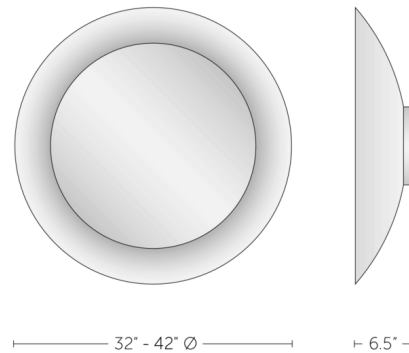

CLICK TO VIEW PRODUCT

Notes: