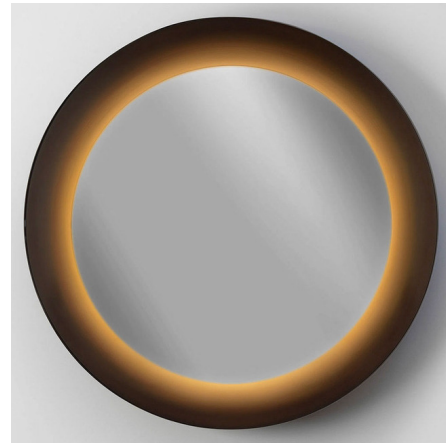

Lightology

lightology.com
866-954-4489
05-24-26

Project: _____

Company: _____

Location: _____ Fixture Type: _____

SPEC #: **BOY1280499**

Approved On: _____ Approved By: _____

Eclipse Illuminated Mirror By Boyd Lighting

Description

The Eclipse Illuminated Mirror will provide elegant ambiance and add a visual focal point to a living room, entryway, or bathroom. The spun aluminum exterior houses a round mirror which is lit from behind by integrated LEDs to produce a gentle halo of indirect light.

Specifications

COLOR Mirror
BODY FINISH Golden Gate Orange
WATTAGE 36W
DIMMER Low Voltage Electronic
DIMENSIONS 42"W x 42"H x 6.5"D
INTEGRATED LED MODULE 1 x LED/36W/120V LED

Technical Information

COLOR RENDERING 90 CRI
LAMP COLOR 2700K
LUMENS/WATT 55.56
LUMINOUS FLUX 2000 lumens

Shown in dark bronze / mirror

CLICK TO VIEW PRODUCT

Notes: