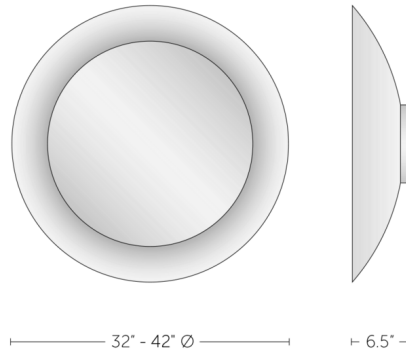

CLICK TO VIEW PRODUCT

Notes: