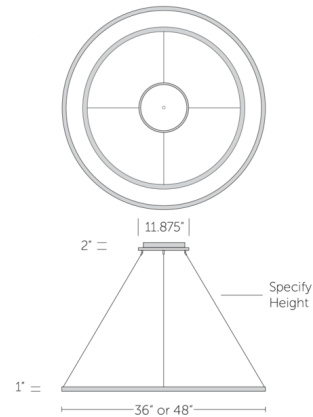

Description

The Ghost Round Pendant features an open ring shape with an aluminum frame and edge-lit acrylic diffuser. The micro-etched acrylic appears transparent when the fixture is turned off and opaque when on for an ethereal expression. The pendant directs light both upwards and downwards to bathe its surroundings in warm, ambient light. Dimmable with TRIAC, ELV, and 0-10V dimmers. Overall height available between 30 - 54 inches (specify at time of order).

Shown in dark bronze

Specifications

COLOR	N/A
BODY FINISH	Dark Bronze
WATTAGE	81W
DIMMER	Low Voltage Electronic
DIMENSIONS	36"W x 1"H
INTEGRATED LED MODULE	1 x LED/81W/120-277V LED

Technical Information

COLOR RENDERING	90 CRI
LAMP COLOR	2700K
LUMENS/WATT	44.44
LUMINOUS FLUX	3600 lumens