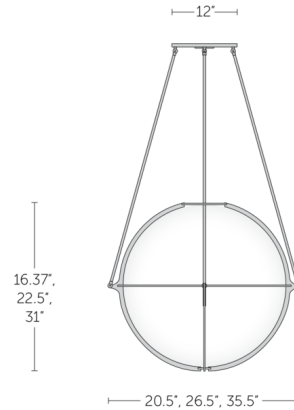

Description

The Globe Pendant features a spherical white acrylic diffuser nestled within a metal cage. Decorative details at the joints of the frame add an industrial accent, but Globe's clean-lined, geometric silhouette has a universal appeal that will complement a variety of interior decor styles. Overall height specified to order.

Shown in black granite / white

Specifications

COLOR White
BODY FINISH Black Granite
WATTAGE 200W
DIMMER Standard 120V
DIMENSIONS 20.5"W x 16.37"H
BULB NOT INCLUDED 1 x A21/Medium (E26)/200W/120V Incandescent
OTHER BULB OPTIONS 1 x A21/Medium (E26)/120V LED

Technical Information

PRODUCT DIMENSIONS Canopy: 12" diameter

CLICK TO VIEW PRODUCT

Notes: