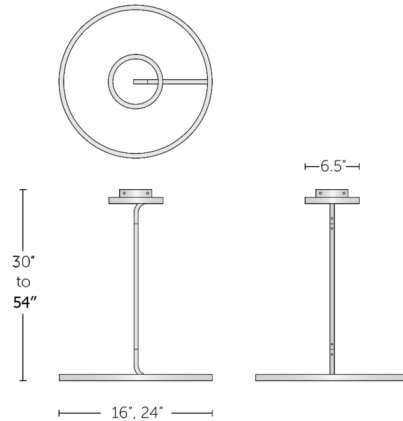

CLICK TO VIEW PRODUCT

Notes: