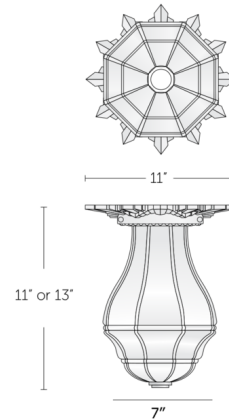

### Specifications

COLOR	Clear
BODY FINISH	Antiqued Boyd Brass
WATTAGE	60W
DIMMER	Standard 120V
DIMENSIONS	11"W x 11"H
BULB NOT INCLUDED	1 x T10/Medium (E26)/60W/120V Incandescent

CLICK TO VIEW PRODUCT

Notes: